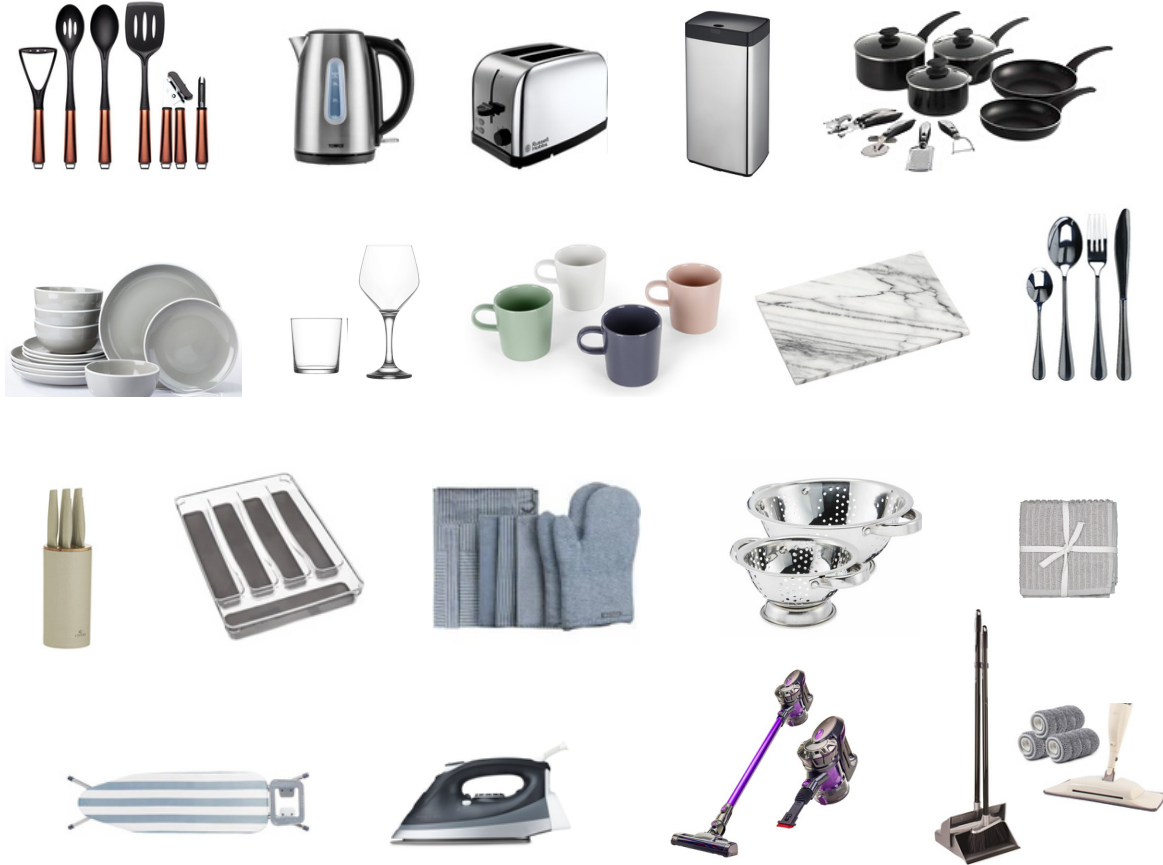

Kitchen+

Bathroom