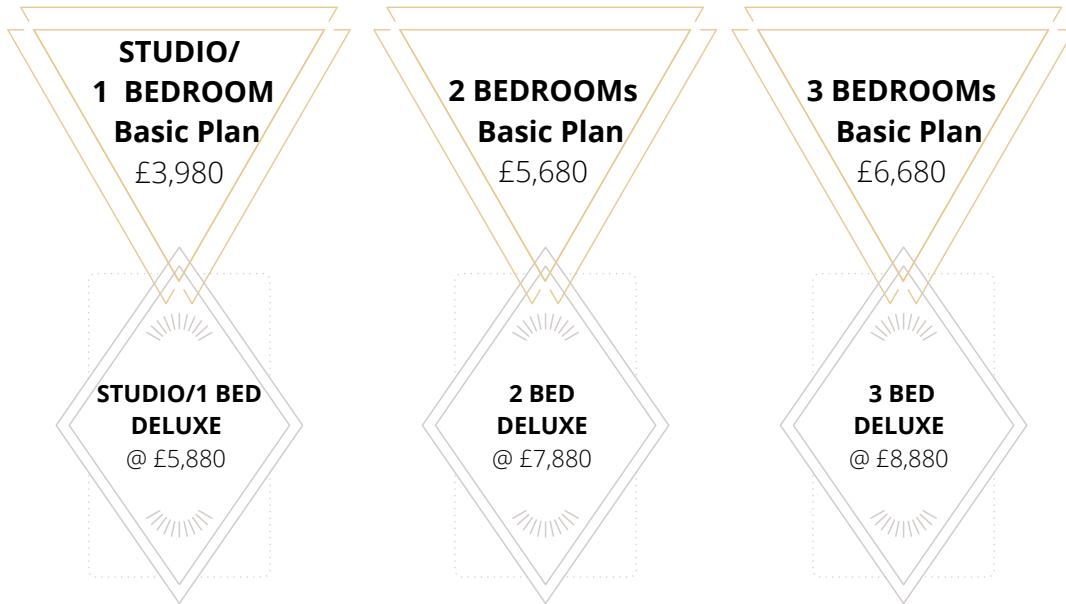

# URBAN OASIS

Basic Furnishing ..... From £2,980 nett

All plans and packages are inclusive of delivery & installation. Inclusive of tax.  
Curtains to be measured and quote seperately.

<b>STUDIO/ 1 BEDROOM Basic Plan</b> £2,980	<b>2 BEDROOMS Basic Plan</b> £4,380	<b>3 BEDROOMS Basic Plan</b> £5,380
<b>STUDIO DELUXE</b> @ £3,980	<b>2 BED DELUXE</b> @ £5,680	<b>3 BED DELUXE</b> @ £6,680

### DELUXE FURNISHING 1 BED (plus items)

- 1 x Bed Throw
- 2 x Hotel Pillows
- 1 x Duvet According to Bed Size
- 1 x Bed-sheet cover set
- 1 x Duvet cover set
- 1 x Artwork
- 1 x Bath Towel + Face Towel set

### DELUXE FURNISHING 2 BED (plus items)

- 1 x Bed Throw
- 2 x Hotel Pillows
- 1 x Duvet According to Bed Size
- 1 x Bed-sheet cover set
- 1 x Duvet cover set
- 1 x Artwork
- 1 x Bath Towel + Face Towel set

# MODERN CLASSIC

Deluxe Furnishing ..... From £3,980 nett

All plans and packages are inclusive of delivery & installation. Inclusive of tax.  
Curtains to be measured and quote seperately.

Deluxe

Exquisite