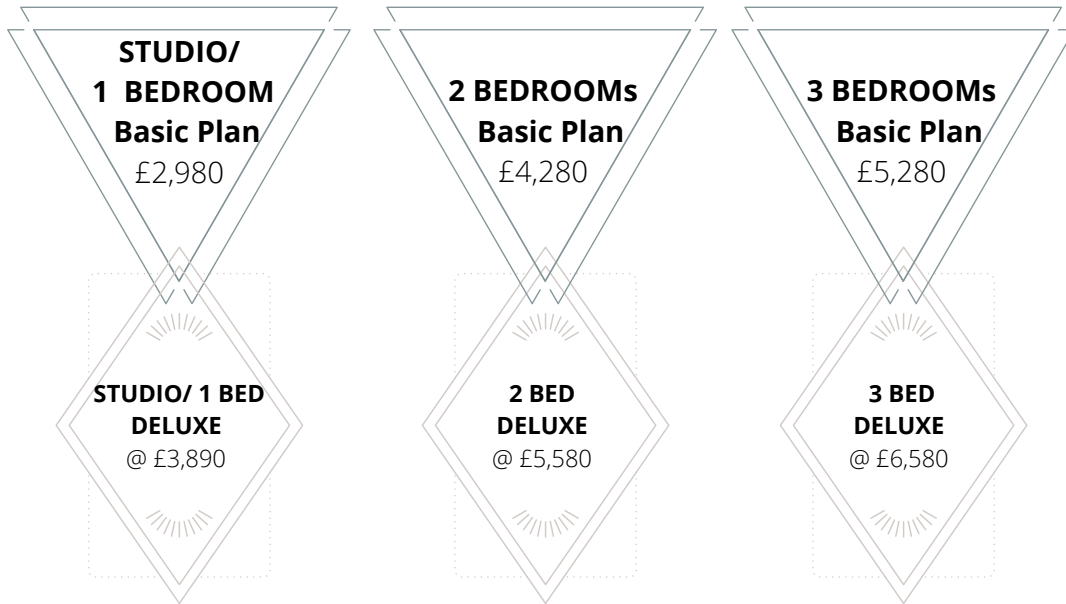

# SCANDI/ NORDIC

**Basic Furnishing ..... From £2,980 nett**

*All plans and packages are inclusive of delivery & installation. Inclusive of tax. Curtains to be measured and quote seperately.*

*Pictures for style reference only. Actual furniture and items subject to availability upon order confirmation.*

# URBAN OASIS

Basic Furnishing ..... From £2,980 nett

All plans and packages are inclusive of delivery & installation. Inclusive of tax.  
Curtains to be measured and quote seperately.

<b>STUDIO/ 1 BEDROOM Basic Plan</b> £2,980	<b>2 BEDROOMS Basic Plan</b> £4,380	<b>3 BEDROOMS Basic Plan</b> £5,380
<b>STUDIO DELUXE</b> @ £3,980	<b>2 BED DELUXE</b> @ £5,680	<b>3 BED DELUXE</b> @ £6,680